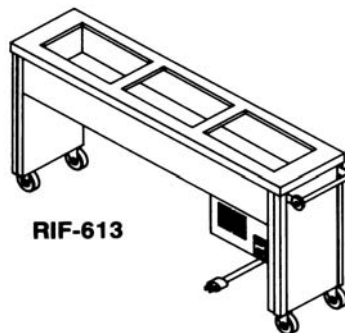

Dessert and Salad Units			
RF-525	Refrigerated at 2 levels	850	Consult Factory
RF-515	Refrigerated at 2 levels	650	

Ice Cream Freezer			
RF-302		335	Consult Factory
Accessories (Optional Extra)			
A-15	Pushhandle	3	364.00
ACC-52	Replacement Corner Bumpers (4)	1	158.00
ACC-91	Locking Lid	5	200.00

Milk and Beverage Coolers			
RF-301-SC		242	Consult Factory
RF-303-SC		430