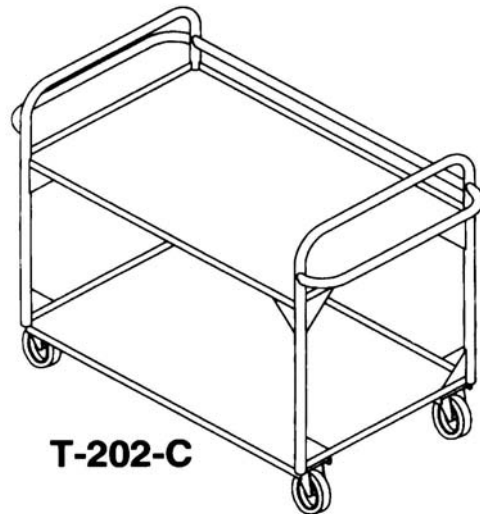

**Transfer and Storage Equipment
for Correctional Institutions**

Utility Caddy	Ship Wt. / Lbs.	Price
T-202-C Two Shelf, Open Type	230	Consult Factory

Pan Transport Cabinet	Ship Wt. / Lbs.	Price
T-1220-C Capacity, 36 pans	500	Consult Factory

Vertical Tray Drying Rack	Ship Wt. / Lbs.	Price
T-1310-C Capacity, 112 trays	350	Consult Factory

T-202-C