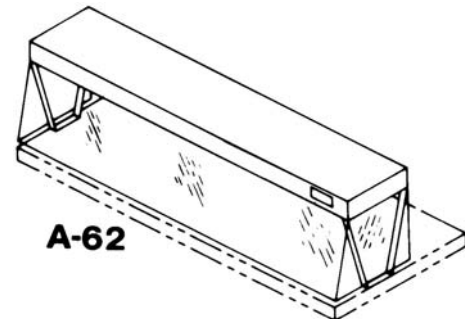

Accessories for Cold Food Caddys

Workshelf	Ship Wt. / Lbs.	Price
A-72 for 2 Well, 26" Wide Model	9	$ 904.00
A-73 for 3 Well, 26" Wide Model	12	939.00
A-74 for 4 Well, 26" Wide Model	15	973.00
A-71 for 5 Well, 26" Wide Model	18	1,005.00
A-90 for 2 Well, 18" Wide Model	9	939.00
A-91 for 3 Well, 18" Wide Model	12	987.00

Push Handle		
A-15 for 26" Wide Unit	3	364.00
A-16 for 18" Wide Unit	2	364.00

Undershelf		
A-92 for 2 Well, 26" Wide Model	9	779.00
A-93 for 3 Well, 26" Wide Model	12	877.00
A-94 for 4 Well, 26" Wide Model	15	973.00
A-97 for 5 Well, 26" Wide Model	18	1,069.00
A-95 for 2 Well, 18" Wide Model	9	787.00
A-96 for 3 Well, 18" Wide Model	12	883.00

Overshelf		
A-64 for 2 Well, 26" Wide Model	8	1,064.00
A-65 for 3 Well, 26" Wide Model	10	1,101.00
A-66 for 4 Well, 26" Wide Model	12	1,141.00
A-63 for 5 Well, 26" Wide Model	14	1,181.00
A-86 for 2 Well, 18" Wide Model	8	1,101.00
A-87 for 3 Well, 18" Wide Model	10	1,243.00

Sneeze Protector (includes Overshelf)		
A-60 for 2 Well, 26" Wide Model	10	2,112.00
A-61 for 3 Well, 26" Wide Model	13	2,197.00
A-62 for 4 Well, 26" Wide Model	16	2,278.00
A-83 for 5 Well, 26" Wide Model	19	2,363.00
A-84 for 2 Well, 18" Wide Model	12	2,197.00
A-85 for 3 Well, 18" Wide Model	13	2,477.00

Accessories (Optional Extra)		
ACC-52 Replacement Corner Bumpers (4)	1	158

A-62