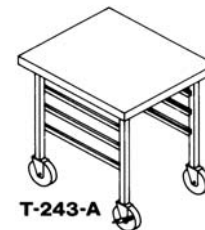

Slicer Caddy			
T-243-A	Slicer Caddy, 30" high	95	1,919.00
T-243-B	Slicer Caddy, 26" high	95	1,919.00
Accessories (Optional Extra)			
ACC-90	Electrical cord hanger	5	200.00
ACC-94	Extra pan slide	5	133.00
ACC-95	Cross bracing	5	133.00