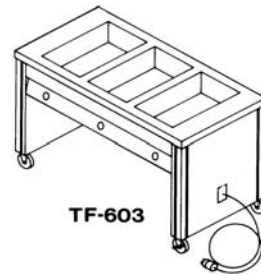

Tray Makeup Equipment Hot Food Caddys

Open Type	Ship Wt. / Lbs.	Price
TF-602 Hot Food Caddy, 2 Well	230	$ 5,057.00
TF-603 Hot Food Caddy, 3 Well	348	6,288.00
TF-604 Hot Food Caddy, 4 Well	385	7,519.00
TF-605 Hot Food Caddy, 5 Well	422	8,752.00
TF-606 Hot Food Caddy, 6 Well	459	9,983.00

TF-603

Open Type Slim Line		
TF-612 Hot Food Caddy, 2 Well	262	5,400.00
TF-613 Hot Food Caddy, 3 Well	348	6,631.00
TF-614 Hot Food Caddy, 4 Well	434	7,864.00