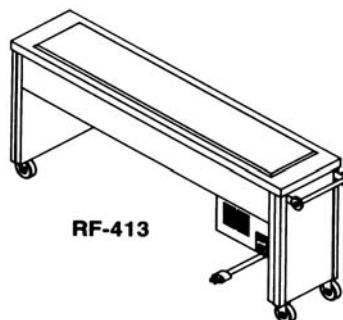

Frost Top Slim Line Units 18" Wide			
RF-412	2 pans, 57" long	270	Consult Factory
RF-413	3 pans, 83" long	320	
RF-414	4 pans, 109" long	370	
RF-415	5 pans, 135" long	420	

Cold Pan Regular Units 26" Wide			
RIF-602	2 pans, 41" long	230	Consult Factory
RIF-603	3 pans, 59" long	280	
RIF-604	4 pans, 77" long	330	
RIF-605	5 pans, 95" long	380	
RIF-606	6 pans, 113" long	430	
RIF-607	7 pans, 133" long	480	

Cold Pan Slim Line Units 18" Wide			
RIF-612	2 pans, 57" long	230	Consult Factory
RIF-613	3 pans, 83" long	280	
RIF-614	4 pans, 109" long	330	
RIF-615	5 pans, 135" long	380