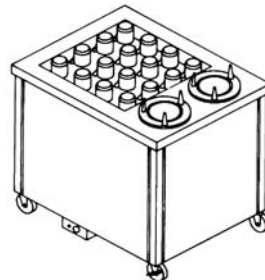

## CADDY MAGIC™ Self-Leveling Dispensers Rack Dispensers

Caster brakes (pair) are standard for all heated models.

Cabinet Style - Unheated All Purpose	Size	Ship Wt. / Lbs.	Price
CM-1020 (without door)	10" x 20"	95	\$ 3,212.00
CM-1020-D (with door)	10" x 20"	97	3,767.00
CM-2020 (without door)	20" x 20"	120	3,212.00
CM-2020-D (with door)	20" x 20"	145	3,767.00
CM-2620 (without door, with 2 Saucer Dispensers)	20" x 20"	145	4,739.00
CM-2620-D (with door with 2 Saucer Dispensers)	20" x 20"	147	5,293.00
<b>Accessories (Optional Extra)</b>			
ACC-41 Caster brakes 4" and 5" (pair)		9	62.00
ACC-50 Full perimeter bumper		6	200.00
ACC-52 Replacement corner bumpers (4)		1	158.00
ACC-63 5" casters in lieu of 4"		2	138.00

CM-1020-D

CM-2620-D

Cabinet Style - Heated All Purpose	Size	Ship Wt. / Lbs.	Price
CM-1020-H (without door)	10" x 20"	105	4,567.00
CM-2020-H (without door)	20" x 20"	120	4,567.00
CM-2620-H (without door, with 2 Saucer Dispensers)	20" x 20"	157	5,976.00
<b>Accessories (Optional Extra)</b>			
ACC-50 Full perimeter bumper		6	200.00
ACC-52 Replacement corner bumpers (4)		1	158.00
ACC-63 5" casters in lieu of 4"		2	138.00