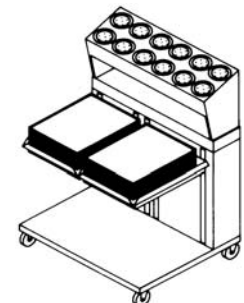

CM-1814-2CS

Accessories (Optional Extra)			
ACC-41	Caster brakes 4" and 5" (pair)	9	62.00
ACC-49	Cutlery Cylinders, plastic, perforated	1	34.00
ACC-50	Full perimeter bumper	6	200.00
ACC-52	Replacement corner bumpers (4)	1	158.00
ACC-63	5" casters in lieu of 4"	2	138.00