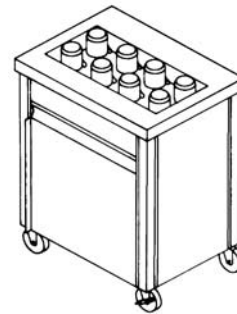

CADDY MAGIC™ Self-Leveling Dispensers Rack Dispensers

Caster brakes (pair) are standard for all heated models.

Cabinet Style - Unheated All Purpose	Size	Ship Wt. / Lbs.	Price
CM-1020 (without door)	10" x 20"	95	$ 3,212.00
CM-1020-D (with door)	10" x 20"	97	3,767.00
CM-2020 (without door)	20" x 20"	120	3,212.00
CM-2020-D (with door)	20" x 20"	145	3,767.00
CM-2620 (without door, with 2 Saucer Dispensers)	20" x 20"	145	4,739.00
CM-2620-D (with door with 2 Saucer Dispensers)	20" x 20"	147	5,293.00
Accessories (Optional Extra)			
ACC-41 Caster brakes 4" and 5" (pair)		9	62.00
ACC-50 Full perimeter bumper		6	200.00
ACC-52 Replacement corner bumpers (4)		1	158.00
ACC-63 5" casters in lieu of 4"		2	138.00

CM-1020-D