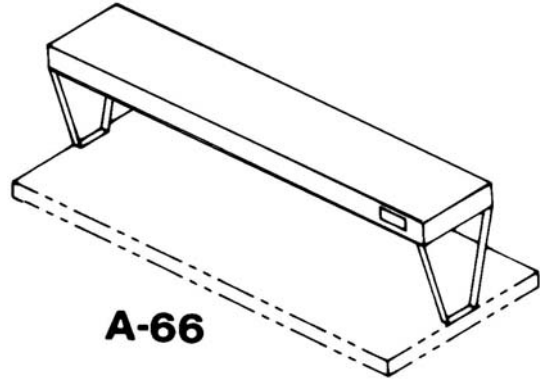

Accessories for Hot Food Caddys

page 2 of 2

Overshelf		Ship Wt. / Lbs.	Price
A-64	for 2 Well, 26" Wide Model	8	$ 1,064.00
A-65	for 3 Well, 26" Wide Model	10	1,101.00
A-66	for 4 Well, 26" Wide Model	12	1,141.00
A-63	for 5 Well, 26" Wide Model	14	1,181.00
A-86	for 2 Well, 18" Wide Model	8	1,101.00
A-87	for 3 Well, 18" Wide Model	10	1,243.00

Sneeze Protector (includes Overshelf)			
A-60	for 2 Well, 26" Wide Model	10	2,112.00
A-61	for 3 Well, 26" Wide Model	13	2,197.00
A-62	for 4 Well, 26" Wide Model	16	2,280.00
A-83	for 5 Well, 26" Wide Model	19	2,363.00
A-84	for 2 Well, 18" Wide Model	12	2,197.00
A-85	for 3 Well, 18" Wide Model	13	2,477.00

A-66

Modesty Panel			
A-31	for 2 Well, 26" Wide Model	10	589.00
A-32	for 3 Well, 26" Wide Model	11	637.00
A-33	for 4 Well, 26" Wide Model	12	688.00
A-34	for 5 Well, 26" Wide Model	13	739.00
A-35	for 2 Well, 18" Wide Model	14	779.00
A-36	for 3 Well, 18" Wide Model	15	827.00

Accessories (Optional Extra)			
ACC-22	Removable well liner	3	289.00
ACC-52	Replacement corner bumpers	1	158.00
ACC-90	Cord Hanger	5	200.00