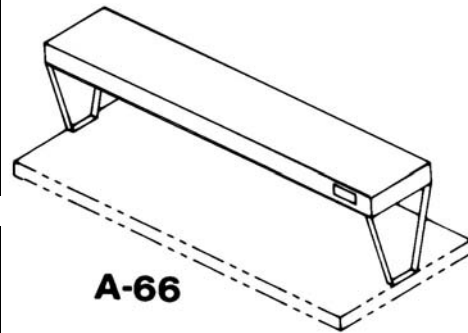

Accessories for Cold Food Caddys

Workshelf	Ship Wt. / Lbs.	Price
A-72 for 2 Well, 26" Wide Model	9	$ 904.00
A-73 for 3 Well, 26" Wide Model	12	939.00
A-74 for 4 Well, 26" Wide Model	15	973.00
A-71 for 5 Well, 26" Wide Model	18	1,005.00
A-90 for 2 Well, 18" Wide Model	9	939.00
A-91 for 3 Well, 18" Wide Model	12	987.00

Push Handle		
A-15 for 26" Wide Unit	3	364.00
A-16 for 18" Wide Unit	2	364.00

Undershelf		
A-92 for 2 Well, 26" Wide Model	9	779.00
A-93 for 3 Well, 26" Wide Model	12	877.00
A-94 for 4 Well, 26" Wide Model	15	973.00
A-97 for 5 Well, 26" Wide Model	18	1,069.00
A-95 for 2 Well, 18" Wide Model	9	787.00
A-96 for 3 Well, 18" Wide Model	12	883.00

Overshelf		
A-64 for 2 Well, 26" Wide Model	8	1,064.00
A-65 for 3 Well, 26" Wide Model	10	1,101.00
A-66 for 4 Well, 26" Wide Model	12	1,141.00
A-63 for 5 Well, 26" Wide Model	14	1,181.00
A-86 for 2 Well, 18" Wide Model	8	1,101.00
A-87 for 3 Well, 18" Wide Model	10	1,243.00

Sneeze Protector (includes Overshelf)		
A-60 for 2 Well, 26" Wide Model	10	2,112.00
A-61 for 3 Well, 26" Wide Model	13	2,197.00
A-62 for 4 Well, 26" Wide Model	16	2,278.00
A-83 for 5 Well, 26" Wide Model	19	2,363.00
A-84 for 2 Well, 18" Wide Model	12	2,197.00
A-85 for 3 Well, 18" Wide Model	13	2,477.00

Accessories (Optional Extra)		
ACC-52 Replacement Corner Bumpers (4)	1	158

A-66