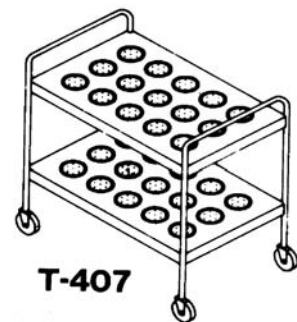

Silver Caddys				
T-305	Bulk Silver Caddy, complete with 8 Silver Pans, 4 per shelf		62	1,781.00
T-407	Bulk Silver Caddy (30 Cutlery Cylinders not included)		65	1,906.00
Accessories (Optional Extra)				
ACC-38	Circular bumpers (4)		4	138.00
ACC-41	Caster brakes 4" and 5" (pair)		9	62.00
ACC-42	Cover for two shelves (Model T-305 Only)		10	1,260.00
ACC-47	Vinyl drape cover, all models		5	Consult Factory
ACC-49	Plastic cutlery cylinder		1	34.00