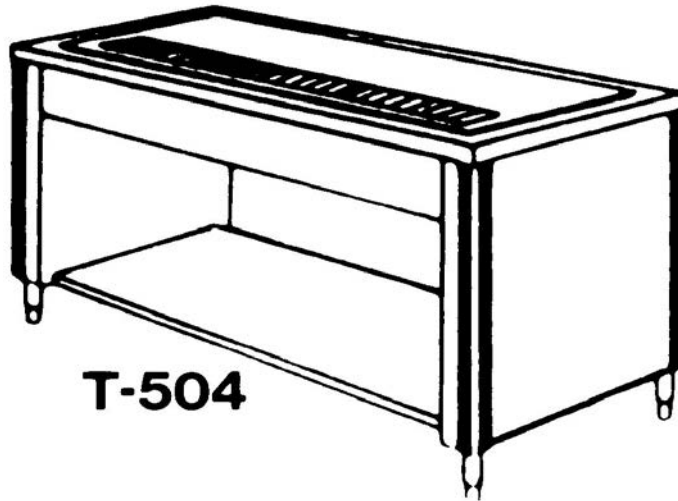

Tray Makeup Equipment Coffee and Bread

Urn Stands		
T-504 Single Service	225	$ 6,731.00
T-604 Double Service	250	7,835.00
Accessories (Optional Extra)		
ACC-52 Replacement Corner Bumpers (4)	1	158.00

Dispenser Bread, Toast and Rolls		
T-790 Bread, Toast and Roll	88	2,382.00
Accessories (Optional Extra)		
ACC 38 Circular bumpers (4)	4	138.00
ACC 41 Caster brakes 4 and 5 (pair)	9	62.00

Beverage Caddy		
T-502 with dropped drain pan for pitcher filling.	85	2,317.00
Accessories (Optional Extra)		
ACC-38 Circular bumpers (4)	4	138.00
ACC-41 Caster brakes 4" and 5" (pair)	9	62.00
ACC-63 5" Casters in lieu of 4"	2	138.00
PL-1520 Plastic dish box	2	74.00