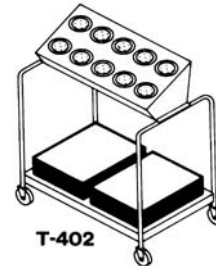

Tray and Silver Caddys			
T-402	45" high	70	1,637.00
T-404	35" high	61	1,637.00
T-414	48" high	47	1,442.00
Accessories (Optional Extra)			
ACC-36	Napkin dispenser (each)	1	114.00
ACC-37	Auxiliary fold away shelf	23	416.00
ACC-38	Circular bumpers (4)	4	138.00
ACC-41	Caster brakes 4" and 5" (pair)	9	62.00
ACC-47	Vinyl drape cover, all models	1	Consult Factory
ACC-49	Plastic cutlery cylinder	1	34.00