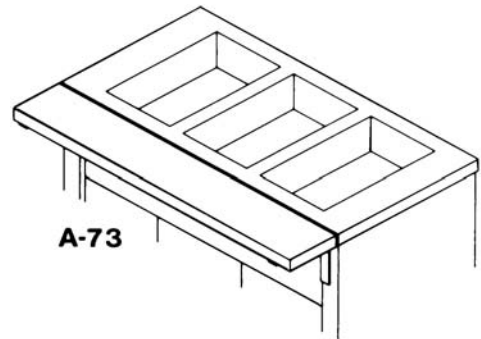

Accessories for Cold Food Caddys

Workshelf	Ship Wt. / Lbs.	Price
A-72 for 2 Well, 26" Wide Model	9	$ 904.00
A-73 for 3 Well, 26" Wide Model	12	939.00
A-74 for 4 Well, 26" Wide Model	15	973.00
A-71 for 5 Well, 26" Wide Model	18	1,005.00
A-90 for 2 Well, 18" Wide Model	9	939.00
A-91 for 3 Well, 18" Wide Model	12	987.00

Push Handle		
A-15 for 26" Wide Unit	3	364.00
A-16 for 18" Wide Unit	2	364.00

Undershelf		
A-92 for 2 Well, 26" Wide Model	9	779.00
A-93 for 3 Well, 26" Wide Model	12	877.00
A-94 for 4 Well, 26" Wide Model	15	973.00
A-97 for 5 Well, 26" Wide Model	18	1,069.00
A-95 for 2 Well, 18" Wide Model	9	787.00
A-96 for 3 Well, 18" Wide Model	12	883.00

Overshelf		
A-64 for 2 Well, 26" Wide Model	8	1,064.00
A-65 for 3 Well, 26" Wide Model	10	1,101.00
A-66 for 4 Well, 26" Wide Model	12	1,141.00
A-63 for 5 Well, 26" Wide Model	14	1,181.00
A-86 for 2 Well, 18" Wide Model	8	1,101.00
A-87 for 3 Well, 18" Wide Model	10	1,243.00

Sneeze Protector (includes Overshelf)		
A-60 for 2 Well, 26" Wide Model	10	2,112.00
A-61 for 3 Well, 26" Wide Model	13	2,197.00
A-62 for 4 Well, 26" Wide Model	16	2,278.00
A-83 for 5 Well, 26" Wide Model	19	2,363.00
A-84 for 2 Well, 18" Wide Model	12	2,197.00
A-85 for 3 Well, 18" Wide Model	13	2,477.00

Accessories (Optional Extra)		
ACC-52 Replacement Corner Bumpers (4)	1	158

A-73