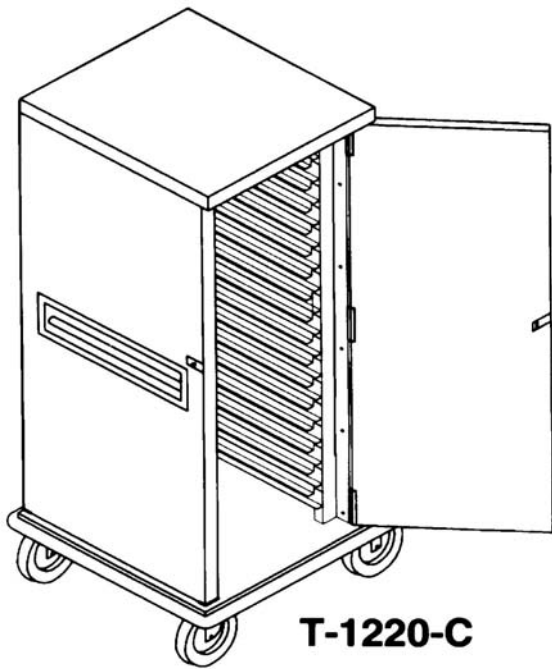

**Transfer and Storage Equipment
for Correctional Institutions**

Utility Caddy	Ship Wt. / Lbs.	Price
T-202-C Two Shelf, Open Type	230	Consult Factory

Pan Transport Cabinet	Ship Wt. / Lbs.	Price
T-1220-C Capacity, 36 pans	500	Consult Factory

Vertical Tray Drying Rack	Ship Wt. / Lbs.	Price
T-1310-C Capacity, 112 trays	350	Consult Factory

T-1220-C