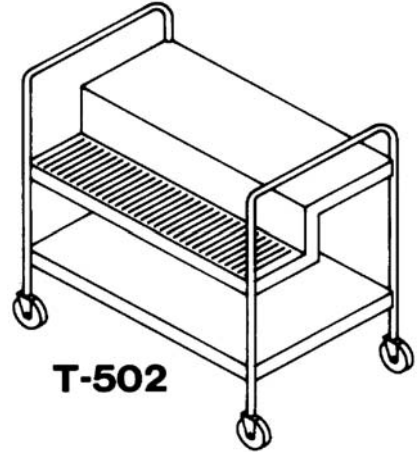

Tray Makeup Equipment Coffee and Bread

Urn Stands		
T-504 Single Service	225	$ 6,731.00
T-604 Double Service	250	7,835.00
Accessories (Optional Extra)		
ACC-52 Replacement Corner Bumpers (4)	1	158.00

Dispenser Bread, Toast and Rolls		
T-790 Bread, Toast and Roll	88	2,382.00
Accessories (Optional Extra)		
ACC 38 Circular bumpers (4)	4	138.00
ACC 41 Caster brakes 4 and 5 (pair)	9	62.00

Beverage Caddy		
T-502 with dropped drain pan for pitcher filling.	85	2,317.00
Accessories (Optional Extra)		
ACC-38 Circular bumpers (4)	4	138.00
ACC-41 Caster brakes 4" and 5" (pair)	9	62.00
ACC-63 5" Casters in lieu of 4"	2	138.00
PL-1520 Plastic dish box	2	74.00